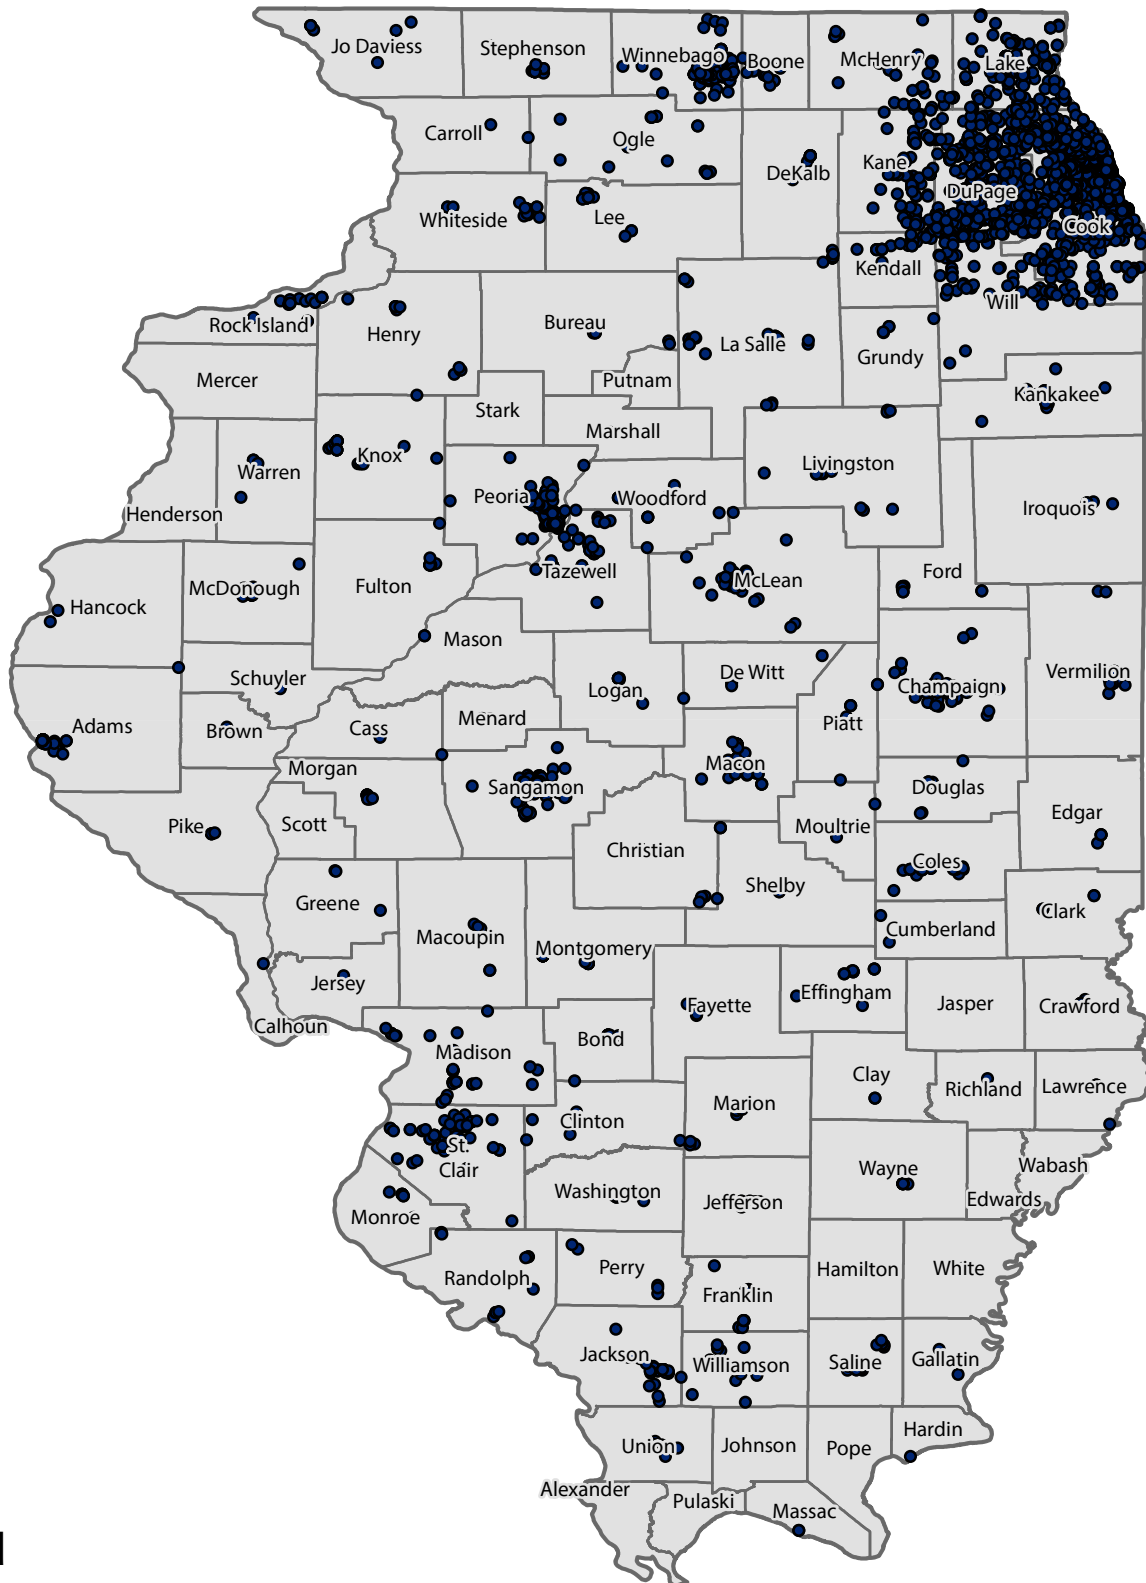

# Illinois Academy of Family Physicians IL Member Locations

## Legend

- IAFP Member Locations

\*Illinois Academy of Family Physicians membership data retrieved from AAFP NetForum, September 23, 2016

\*Location based on business practice location, where specified. When no business practice location was noted, location is based on preferred address.